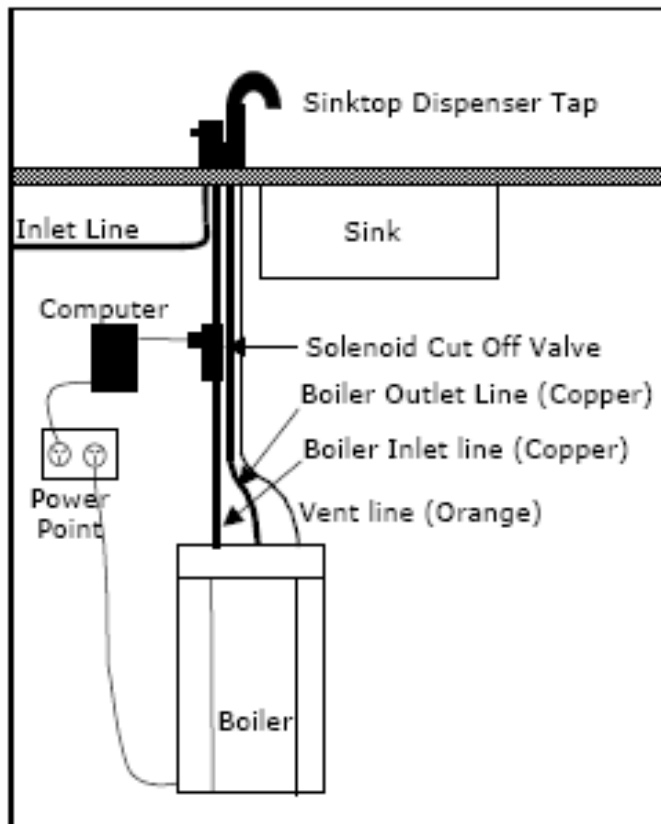

Boiling Billy

Remote Controlled Underbench Boiler Safety Package Option

- Remote controlled solenoid cut-off valve stops flow of boiling water to the sinktop dispenser tap.
- This safety package has a built in timer which automatically disables the flow of Boiling water to the Dispenser Tap after 10 minutes of activation.
- This remote control can be carried (or put in a safe place) by the person in charge

**Particularly useful for use in
Schools, Hospitals, Elderly Person's Homes,
Private Residences and anywhere where safety is an issue.**

Schematic Diagram

Illustration of Kit

- Remote Controls on Key Rings
- Computer
- Cut-off Solenoid
- Plug in Power Transformer